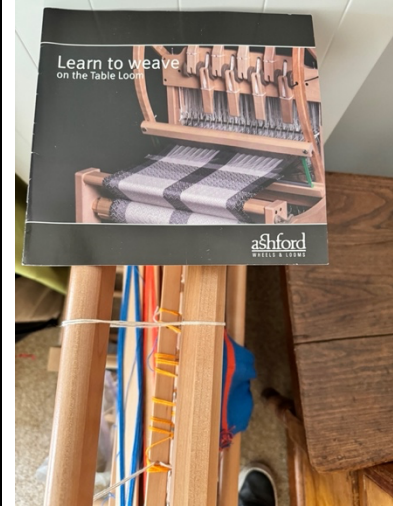

	<p>Three lazy kates</p>	<p>£25</p>
	<p>Hand carders</p>	<p>£40</p>
	<p>Louet drum carder</p>	<p>£300</p>

	<p>Adjustable frame for tapestry weaving https://www.weaversbazaar.com/product-list/equipment/standard-adjustable-tapestry-frame</p>	<p>£10</p>
	<p>Circular hand loom</p>	<p>£5</p>
	<p>Wool combs</p>	<p>£100</p>