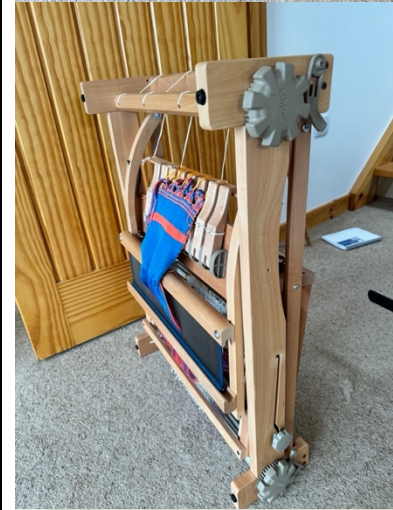

Items for Sale. Contact dominicharman@outlook.com if interested.

Picture	Description	Value
	<p>Ashford Joy portable spinning wheel with carry case. https://www.ashforduk.co.uk/products/spinning/?singleproduct=739</p> <p>Jumbo flyer available separately</p>	£600
	Electric Eel E-spinner	£120

	<p>Three lazy kates</p>	<p>£25</p>
	<p>Hand carders</p>	<p>£40</p>
	<p>Louet drum carder</p>	<p>£300</p>

	<p>Adjustable frame for tapestry weaving https://www.weaversbazaar.com/product-list/equipment/standard-adjustable-tapestry-frame</p>	<p>£10</p>
	<p>Circular hand loom</p>	<p>£5</p>
	<p>Wool combs</p>	<p>£100</p>

Ashford 24 inch eight shaft table loom with instructions and box of accessories.
<https://www.ashforduk.co.uk/products/?singleproduct=815>

£675

		
 	<p>Electric Eel Nano 2 spinning wheel with bobbins, battery back and lead.</p>	<p>£125</p>
	<p>Indian bead loom</p>	<p>£15</p>